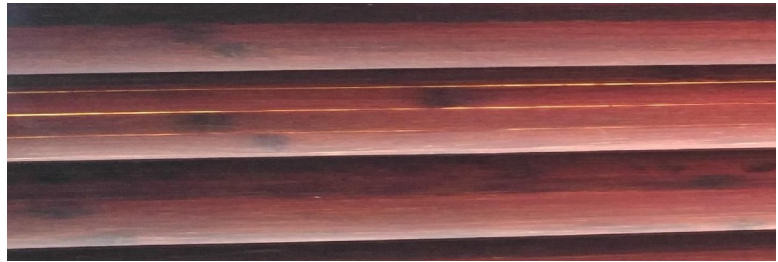

Natural characteristics of wood and bamboo that are not considered product defects and are therefore not covered by warranty claims:

- slight variations in the shades of slats, headrails, tapes, and cords,
- natural wood grain, knots, and minor imperfections in the wood,
- slight twisting or bending of slats within acceptable tolerances,
- natural fading and colour changes caused by sunlight exposure,
- marks or staining on slats caused by decorative tapes,
- minor differences in slat alignment between products,

- rough slat edges,

- small chips around the cord holes,

- visible wood joints (finger joints),

- light gaps and structural variations in bamboo slats,

- differences in ladder positioning between blinds installed next to each other, unless specified at the time of ordering.

Wood and bamboo are natural materials; therefore, each blind may have its own unique appearance and structure.

The above information applies exclusively to economical wooden blinds ECO.